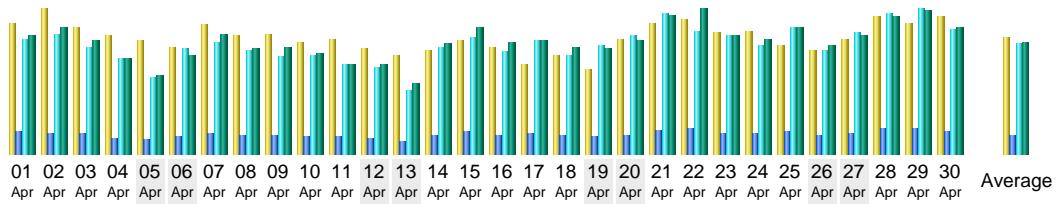

Last Update : 14 Jan 2004 - 08:08

Statistics of www.psyke.org

First visit	Month Apr 2003			Last visit
01 Apr 2003 - 00:00	Year 2002	Year 2003	Year 2004	30 Apr 2003 - 23:59
Unique visitors	Number of visits	Pages	Hits	Bandwidth
13664	32925 (2.4 visits/visitor)	300430 (9.12 pages/visit)	1723051 (52.33 hits/visit)	11.41 GB (363.43 KB/visit)

Data value arrays

Days of week

Hours

Visitors domains/countries

Domains/Countries	Code	Pages	Hits	Bandwidth	
Network	net	97937	618251	3.87 GB	
Commercial	com	87350	496152	3.30 GB	
United Kingdom	uk	31565	127027	1.08 GB	
Unknown	ip	30645	188551	1.12 GB	
New Zealand	nz	15999	55087	564.84 MB	
USA Educational	edu	10109	60097	393.36 MB	
Australia	au	7128	31286	248.31 MB	
Canada	ca	6512	49152	262.79 MB	
Netherlands	nl	2745	15600	135.22 MB	
United States	us	2447	17402	93.83 MB	