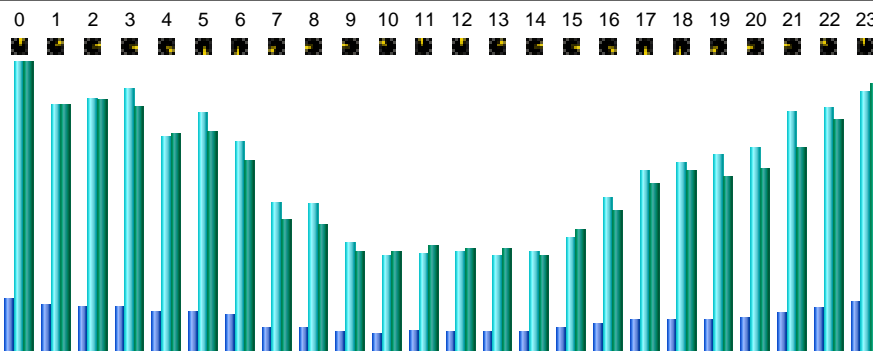

Last Update : 14 Jan 2004 - 08:08

Statistics of www.psyke.org

First visit	Month Apr 2003			Last visit
01 Apr 2003 - 00:00	Year 2002	Year 2003	Year 2004	30 Apr 2003 - 23:59
Unique visitors	Number of visits	Pages	Hits	Bandwidth
13664	32925 (2.4 visits/visitor)	300430 (9.12 pages/visit)	1723051 (52.33 hits/visit)	11.41 GB (363.43 KB/visit)

Data value arrays

Days of week

Hours

Visitors domains/countries

Domains/Countries	Code	Pages	Hits	Bandwidth	
Network	net	97937	618251	3.87 GB	
Commercial	com	87350	496152	3.30 GB	
United Kingdom	uk	31565	127027	1.08 GB	
Unknown	ip	30645	188551	1.12 GB	
New Zealand	nz	15999	55087	564.84 MB	
USA Educational	edu	10109	60097	393.36 MB	
Australia	au	7128	31286	248.31 MB	
Canada	ca	6512	49152	262.79 MB	
Netherlands	nl	2745	15600	135.22 MB	
United States	us	2447	17402	93.83 MB	