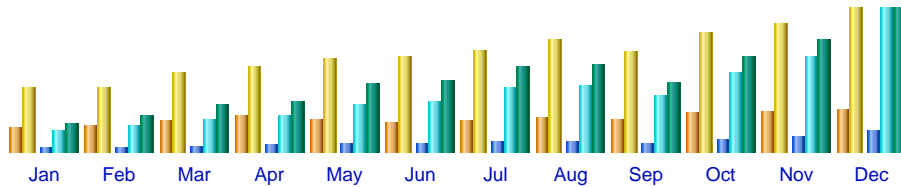

Last Update : 14 Jan 2004 - 08:08

Statistics of www.psyke.org

First visit	Month Apr 2003			Last visit
01 Apr 2003 - 00:00	Year 2002	Year 2003	Year 2004	30 Apr 2003 - 23:59
Unique visitors	Number of visits	Pages	Hits	Bandwidth
13664	32925 (2.4 visits/visitor)	300430 (9.12 pages/visit)	1723051 (52.33 hits/visit)	11.41 GB (363.43 KB/visit)

Data value arrays

Days of week

Hours

Visitors domains/countries

Domains/Countries	Code	Pages	Hits	Bandwidth	
Network	net	97937	618251	3.87 GB	
Commercial	com	87350	496152	3.30 GB	
United Kingdom	uk	31565	127027	1.08 GB	
Unknown	ip	30645	188551	1.12 GB	
New Zealand	nz	15999	55087	564.84 MB	
USA Educational	edu	10109	60097	393.36 MB	
Australia	au	7128	31286	248.31 MB	
Canada	ca	6512	49152	262.79 MB	
Netherlands	nl	2745	15600	135.22 MB	
United States	us	2447	17402	93.83 MB	