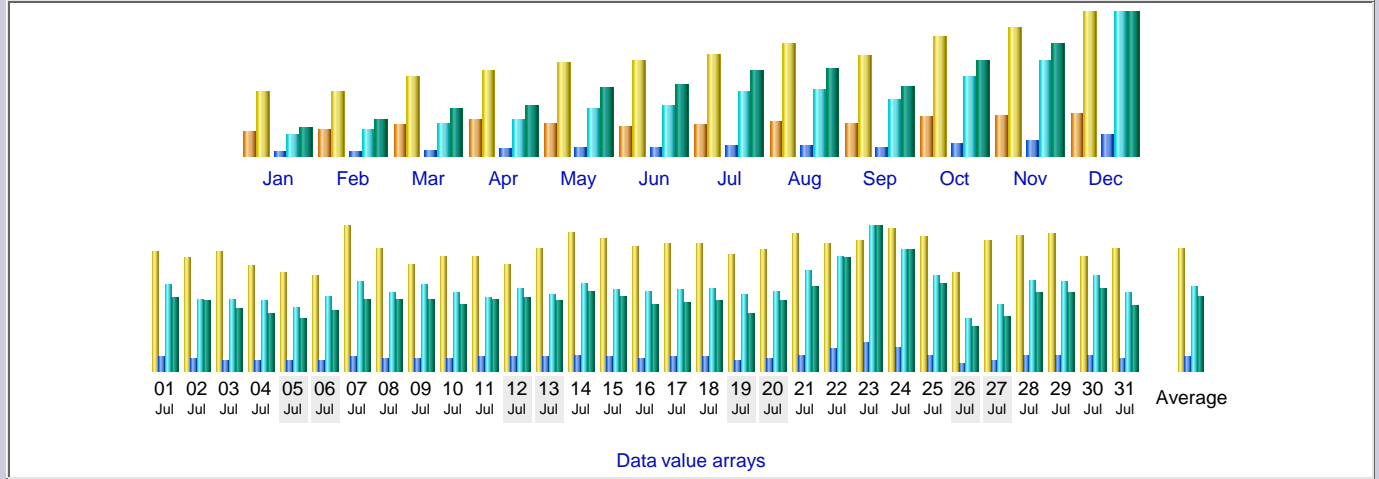

### Statistics of www.psyke.org

<b>First visit</b>	Month Jul 2003 Year 2002 Year 2003 Year 2004			<b>Last visit</b>
01 Jul 2003 - 00:00				31 Jul 2003 - 23:59
<b>Unique visitors</b>	<b>Number of visits</b>	<b>Pages</b>	<b>Hits</b>	<b>Bandwidth</b>
<b>12007</b>	<b>38721</b> (3.22 visits/visitor)	<b>495900</b> (12.8 pages/visit)	<b>3044396</b> (78.62 hits/visit)	<b>19.24 GB</b> (520.92 KB/visit)