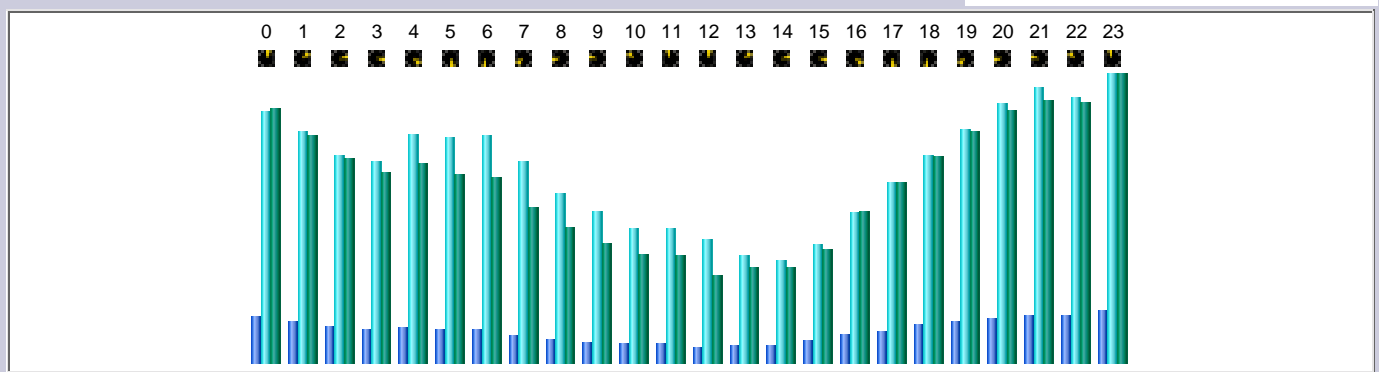

Hours

Visitors domains/countries

Domains/Countries	Code	Pages	Hits	Bandwidth
Network	net	181488	1285011	7.12 GB
Commercial	com	133904	857463	5.21 GB
United Kingdom	uk	101112	415241	3.67 GB
Unknown	ip	30355	156642	1.20 GB
New Zealand	nz	18981	60523	683.73 MB
Canada	ca	5143	57809	265.47 MB
Netherlands	nl	4676	44390	214.94 MB
USA Educational	edu	3837	23814	160.05 MB
Sweden	se	3114	38776	191.97 MB
Australia	au	2393	19113	93.76 MB