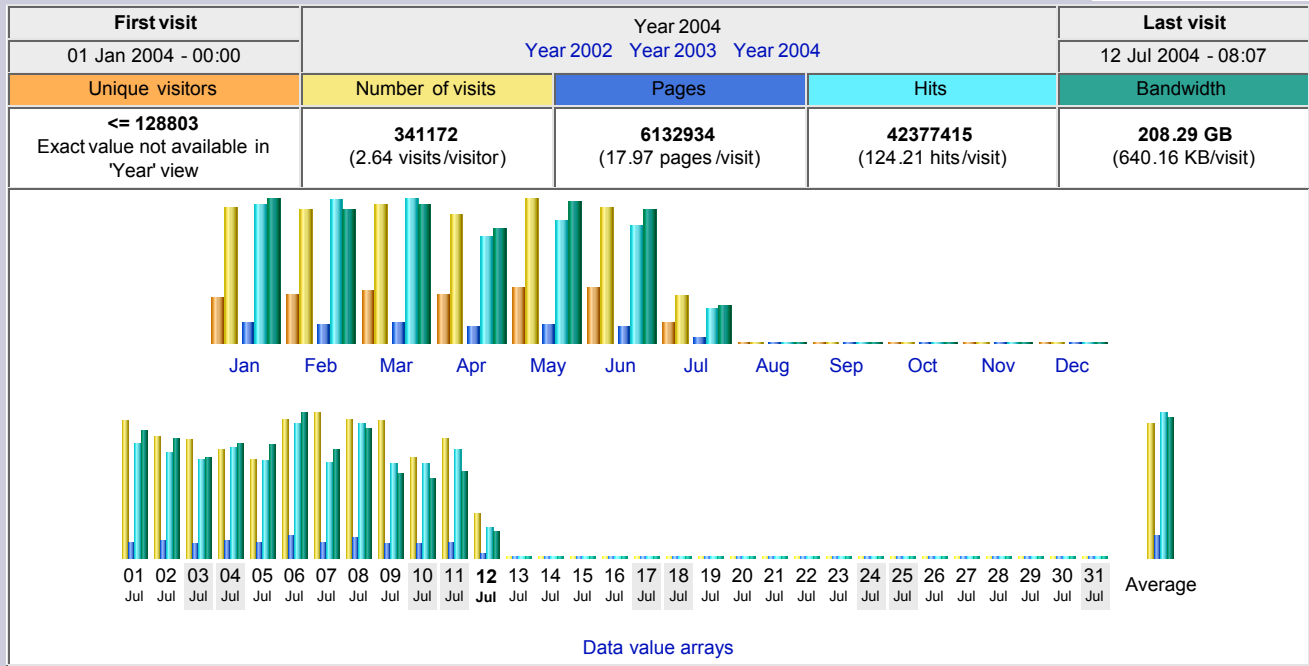

Last Update : 12 Jul 2004 - 08:07

Statistics of www.psyke.org

Days of week

Hours

Visitors domains/ countries

Domains /Countries	Code	Pages	Hits	Bandwidth	
Commercial	com	2157996	14289176	71.31 GB	
Network	net	1537594	11998738	55.35 GB	
United Kingdom	uk	1448344	8329484	45.09 GB	
Unknown	ip	410194	2946705	13.22 GB	
Netherlands	nl	70492	721270	2.49 GB	
USA Educational	edu	66398	510348	2.35 GB	
Canada	ca	64526	505620	2.49 GB	
Australia	au	54354	457434	1.86 GB	

Visits duration

Visits duration	Number of visits

0s-30s	143342
30s-2mn	28604
2mn-5mn	28301
5mn-15mn	43155
15mn-30mn	30185
30mn-1h	31280
1h+	36234
Unknown	71

Pages-URL (Top 20) - [Full list](#) - [Entry](#) - [Exit](#)