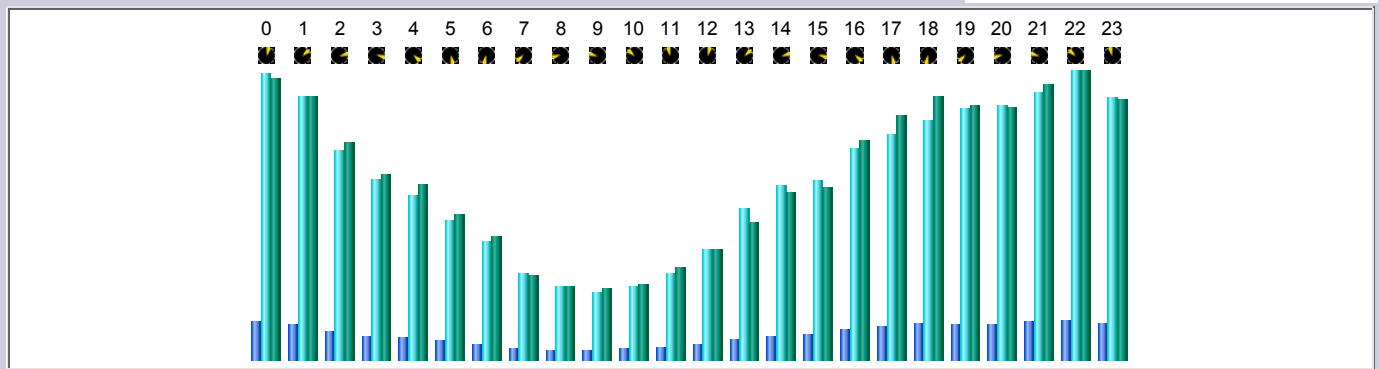

Hours

Visitors domains/ countries

Domains /Countries	Code	Pages	Hits	Bandwidth
Commercial	com	331320	2361588	10.61 GB
United Kingdom	uk	283451	1826612	8.48 GB
Network	net	271631	2201407	9.41 GB
Unknown	ip	54074	373707	1.88 GB
USA Educational	edu	18981	121246	629.34 MB
Canada	ca	10101	83413	389.59 MB
Netherlands	nl	9051	103915	314.89 MB
New Zealand	nz	8098	22563	271.26 MB
Sweden	se	5797	85204	337.46 MB
Australia	au	5364	54473	215.21 MB