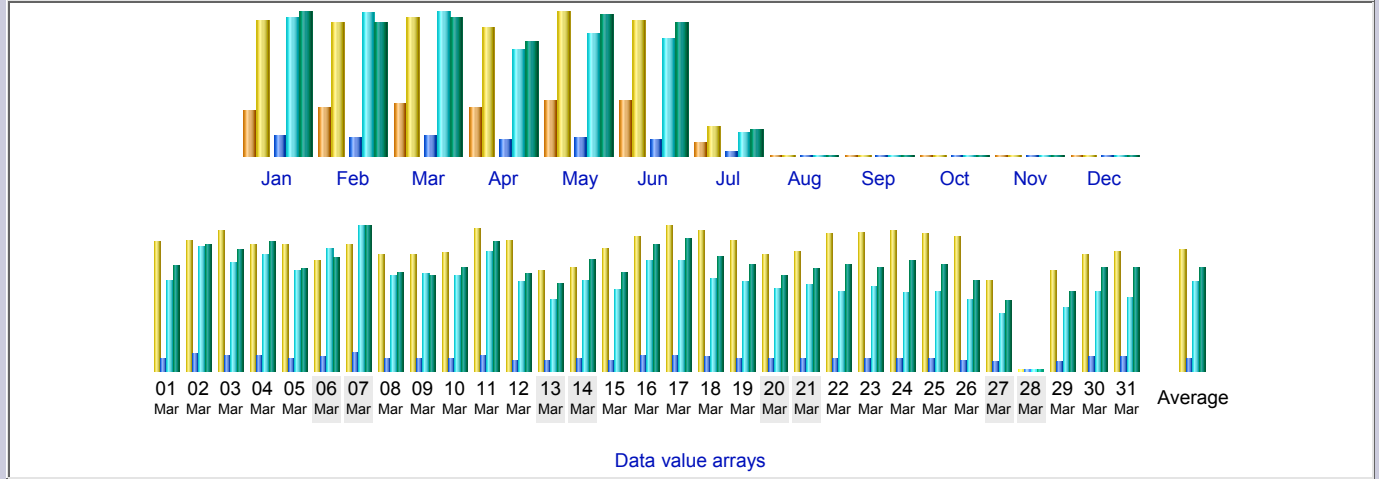

Last Update : 08 Jul 2004 - 08:09

Statistics of www.psyke.org

First visit	Month Mar 2004			Last visit
01 Mar 2004 - 00:00	Year 2002	Year 2003	Year 2004	31 Mar 2004 - 23:59
Unique visitors	Number of visits	Pages	Hits	Bandwidth
20853	54831 (2.62 visits/visitor)	1036433 (18.9 pages /visit)	7556888 (137.82 hits/visit)	34.21 GB (654.3 KB/visit)

Data value arrays

Days of week

Hours

Visitors domains/ countries

Domains /Countries	Code	Pages	Hits	Bandwidth
Commercial	com	331320	2361588	10.61 GB
United Kingdom	uk	283451	1826612	8.48 GB
Network	net	271631	2201407	9.41 GB
Unknown	ip	54074	373707	1.88 GB
USA Educational	edu	18981	121246	629.34 MB
Canada	ca	10101	83413	389.59 MB
Netherlands	nl	9051	103915	314.89 MB
New Zealand	nz	8098	22563	271.26 MB
Sweden	se	5797	85204	337.46 MB
Australia	au	5364	54473	215.21 MB

Visits duration

Visits duration	Number of visits
0s-30s	22338
30s-2mn	4734
2mn-5mn	4566
5mn-15mn	7056

15mn-30mn	4990
30mn-1h	5071
1h+	6075
Unknown	1

Pages-URL (Top 20) - [Full list](#) - [Entry](#) - [Exit](#)