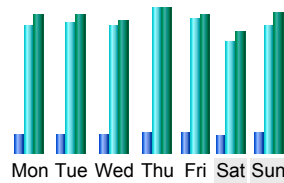

Last Update : 08 Jul 2004 - 08:09

Statistics of www.psyke.org

First visit	Month Jun 2004			Last visit
01 Jun 2004 - 00:00	Year 2002	Year 2003	Year 2004	30 Jun 2004 - 23:59
Unique visitors	Number of visits	Pages	Hits	Bandwidth
21792	53734 (2.46 visits/visitor)	910081 (16.93 pages/visit)	6198429 (115.35 hits/visit)	33.00 GB (643.87 KB/visit)

Data value arrays

Days of week

Hours

Visitors domains/ countries

Domains /Countries	Code	Pages	Hits	Bandwidth
Commercial	com	329326	1924269	11.73 GB
Network	net	208392	1601452	8.65 GB
United Kingdom	uk	184806	1023534	5.86 GB
Unknown	ip	90624	772868	2.75 GB
Netherlands	nl	17209	149380	620.70 MB
Switzerland	ch	13526	151559	363.19 MB
Australia	au	9669	78711	334.52 MB
Norway	no	9110	85465	432.91 MB
Canada	ca	8851	73742	377.16 MB
Germany	de	6403	66273	349.71 MB