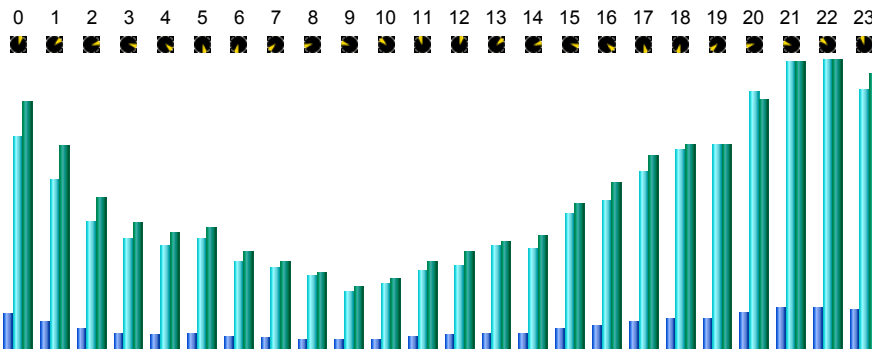

Last Update : 08 Jul 2004 - 08:09

Statistics of www.psyke.org

First visit	Month Jun 2004			Last visit
01 Jun 2004 - 00:00	Year 2002	Year 2003	Year 2004	30 Jun 2004 - 23:59
Unique visitors	Number of visits	Pages	Hits	Bandwidth
21792	53734 (2.46 visits/visitor)	910081 (16.93 pages/visit)	6198429 (115.35 hits/visit)	33.00 GB (643.87 KB/visit)

Data value arrays

Days of week

Hours

Visitors domains/ countries

Domains /Countries	Code	Pages	Hits	Bandwidth
Commercial	com	329326	1924269	11.73 GB
Network	net	208392	1601452	8.65 GB
United Kingdom	uk	184806	1023534	5.86 GB
Unknown	ip	90624	772868	2.75 GB
Netherlands	nl	17209	149380	620.70 MB
Switzerland	ch	13526	151559	363.19 MB
Australia	au	9669	78711	334.52 MB
Norway	no	9110	85465	432.91 MB
Canada	ca	8851	73742	377.16 MB
Germany	de	6403	66273	349.71 MB