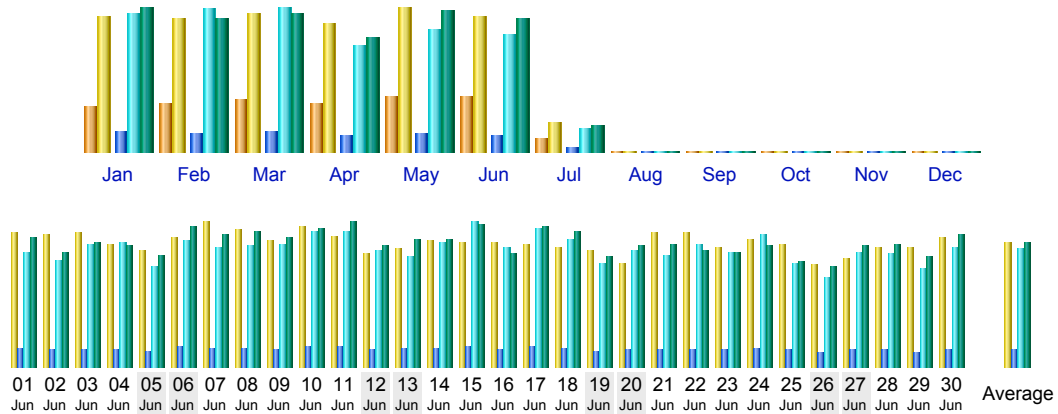

Last Update : 08 Jul 2004 - 08:09

Statistics of www.psyke.org

First visit	Month Jun 2004			Last visit
01 Jun 2004 - 00:00	Year 2002	Year 2003	Year 2004	30 Jun 2004 - 23:59
Unique visitors	Number of visits	Pages	Hits	Bandwidth
21792	53734 (2.46 visits/visitor)	910081 (16.93 pages/visit)	6198429 (115.35 hits/visit)	33.00 GB (643.87 KB/visit)

Data value arrays

Days of week

Hours

Visitors domains/ countries

Domains /Countries	Code	Pages	Hits	Bandwidth
Commercial	com	329326	1924269	11.73 GB
Network	net	208392	1601452	8.65 GB
United Kingdom	uk	184806	1023534	5.86 GB
Unknown	ip	90624	772868	2.75 GB
Netherlands	nl	17209	149380	620.70 MB
Switzerland	ch	13526	151559	363.19 MB
Australia	au	9669	78711	334.52 MB
Norway	no	9110	85465	432.91 MB
Canada	ca	8851	73742	377.16 MB
Germany	de	6403	66273	349.71 MB