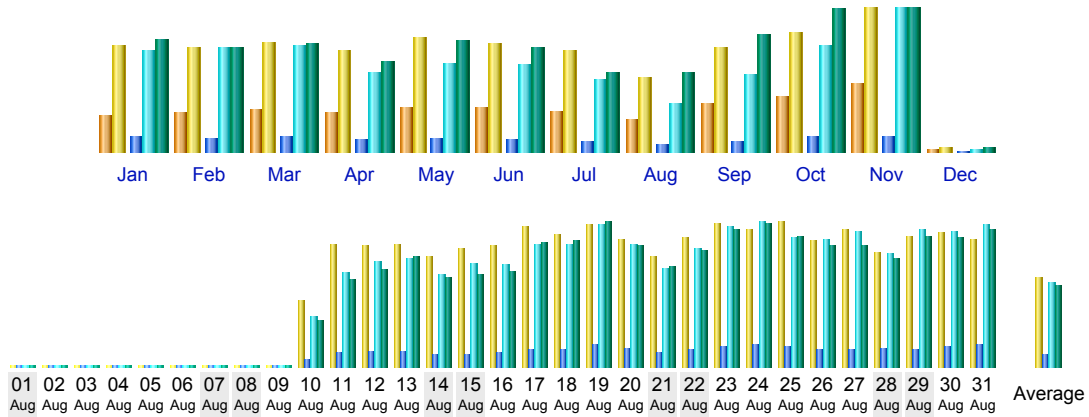

Last Update : 01 Dec 2004 - 14:05

Statistics of www.psyke.org

First visit	Month Aug 2004			Last visit
10 Aug 2004 - 11:39	Year 2002	Year 2003	Year 2004	31 Aug 2004 - 23:59
Unique visitors	Number of visits	Pages	Hits	Bandwidth
16411	36890 (2.24 visits/visitor)	499230 (13.53 pages /visit)	3538198 (95.91 hits/visit)	24.89 GB (707.54 KB/visit)

Data value arrays

Days of week

Hours

Visitors domains/ countries

Domains /Countries	Code	Pages	Hits	Bandwidth
Commercial	com	184965	1078010	8.08 GB
Network	net	147134	1200067	8.64 GB
United Kingdom	uk	67035	405791	2.32 GB
Unknown	ip	42421	225388	1.74 GB
Belgium	be	6239	88892	588.95 MB
Australia	au	5605	52458	298.01 MB
Canada	ca	5467	50445	307.19 MB
Netherlands	nl	5220	59177	418.08 MB
Germany	de	4866	57386	438.04 MB
New Zealand	nz	4670	17939	192.48 MB