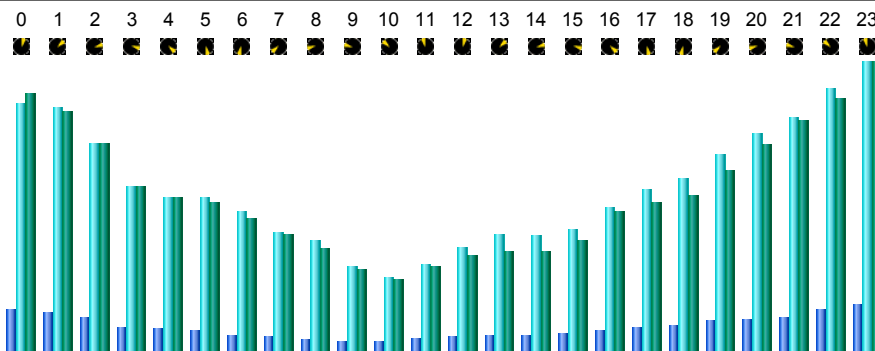

Last Update : 01 Dec 2004 - 14:05

Statistics of www.psyke.org

First visit	Month Aug 2004			Last visit
10 Aug 2004 - 11:39	Year 2002	Year 2003	Year 2004	31 Aug 2004 - 23:59
Unique visitors	Number of visits	Pages	Hits	Bandwidth
16411	36890 (2.24 visits/visitor)	499230 (13.53 pages /visit)	3538198 (95.91 hits/visit)	24.89 GB (707.54 KB/visit)

Data value arrays

Days of week

Hours

Visitors domains/ countries

Domains /Countries	Code	Pages	Hits	Bandwidth
Commercial	com	184965	1078010	8.08 GB
Network	net	147134	1200067	8.64 GB
United Kingdom	uk	67035	405791	2.32 GB
Unknown	ip	42421	225388	1.74 GB
Belgium	be	6239	88892	588.95 MB
Australia	au	5605	52458	298.01 MB
Canada	ca	5467	50445	307.19 MB
Netherlands	nl	5220	59177	418.08 MB
Germany	de	4866	57386	438.04 MB
New Zealand	nz	4670	17939	192.48 MB