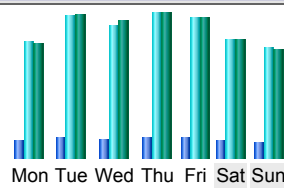

Last Update : 01 Dec 2004 - 14:05

Statistics of www.psyke.org

First visit	Month Aug 2004			Last visit
10 Aug 2004 - 11:39	Year 2002	Year 2003	Year 2004	31 Aug 2004 - 23:59
Unique visitors	Number of visits	Pages	Hits	Bandwidth
16411	36890 (2.24 visits/visitor)	499230 (13.53 pages /visit)	3538198 (95.91 hits/visit)	24.89 GB (707.54 KB/visit)

Data value arrays

Days of week

Hours

Visitors domains/ countries

Domains /Countries	Code	Pages	Hits	Bandwidth
Commercial	com	184965	1078010	8.08 GB
Network	net	147134	1200067	8.64 GB
United Kingdom	uk	67035	405791	2.32 GB
Unknown	ip	42421	225388	1.74 GB
Belgium	be	6239	88892	588.95 MB
Australia	au	5605	52458	298.01 MB
Canada	ca	5467	50445	307.19 MB
Netherlands	nl	5220	59177	418.08 MB
Germany	de	4866	57386	438.04 MB
New Zealand	nz	4670	17939	192.48 MB