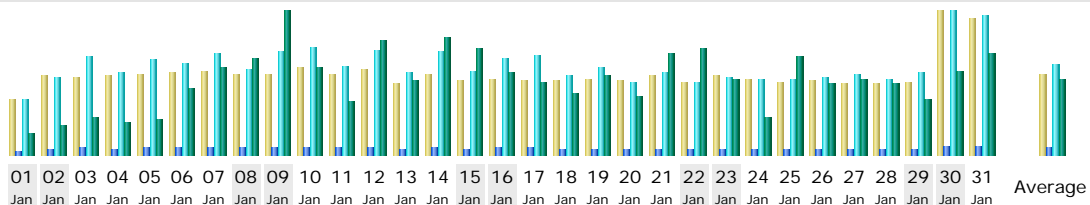

Last Update: 22 Mar 2005 - 00:02

Reported period:

Summary

Reported period	Month Jan 2005				
First visit	01 Jan 2005 - 00:00				
Last visit	31 Jan 2005 - 23:59				
	Unique visitors	Number of visits	Pages	Hits	Bandwidth
Viewed traffic *	34724	61357 (1.76 visits/visitor)	452779 (7.37 pages/visit)	6315463 (102.92 hits/visit)	105.86 GB (1809.04 KB/visit)
Not viewed traffic *			143030	196683	26.23 GB

* Not viewed traffic includes traffic generated by robots, worms, or replies with special HTTP status codes.

Monthly history

Month	Unique visitors	Number of visits	Pages	Hits	Bandwidth
Jan 2005	34724	61357	452779	6315463	105.86 GB
Feb 2005	26355	47343	336276	4485325	100.20 GB
Mar 2005	20772	36035	266950	3572543	87.67 GB
Apr 2005	0	0	0	0	0
May 2005	0	0	0	0	0
Jun 2005	0	0	0	0	0
Jul 2005	0	0	0	0	0
Aug 2005	0	0	0	0	0
Sep 2005	0	0	0	0	0
Oct 2005	0	0	0	0	0
Nov 2005	0	0	0	0	0
Dec 2005	0	0	0	0	0
Total	81851	144735	1056005	14373331	293.73 GB

Days of month

Day	Number of visits	Pages	Hits	Bandwidth
01 Jan 2005	1366	9339	124189	1006.76 MB
02 Jan 2005	1932	13120	176042	1.31 GB
03 Jan 2005	1901	15929	224294	1.67 GB
04 Jan 2005	1933	13892	187123	1.47 GB
05 Jan 2005	1991	15538	216112	1.64 GB
06 Jan 2005	2027	15320	209096	2.97 GB
07 Jan 2005	2039	16645	230100	3.94 GB
08 Jan 2005	1957	14541	194278	4.41 GB
09 Jan 2005	1979	17456	233730	6.51 GB
10 Jan 2005	2137	17520	243970	3.98 GB
11 Jan 2005	1977	14868	202037	2.41 GB
12 Jan 2005	2085	16287	237602	5.15 GB
13 Jan 2005	1734	13423	185564	3.37 GB
14 Jan 2005	1957	17282	234071	5.31 GB
15 Jan 2005	1805	14027	190556	4.79 GB
16 Jan 2005	1860	14788	219183	3.75 GB
17 Jan 2005	1838	16188	226369	3.30 GB
18 Jan 2005	1824	12920	181396	2.80 GB
19 Jan 2005	1875	14214	199033	3.56 GB
20 Jan 2005	1817	12865	166133	2.66 GB