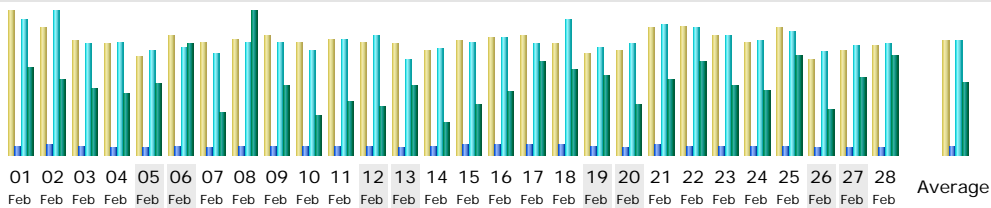

### Summary

Reported period	Month Feb 2005				
First visit	01 Feb 2005 - 00:00				
Last visit	28 Feb 2005 - 23:59				
	Unique visitors	Number of visits	Pages	Hits	Bandwidth
Viewed traffic *	26355	47343 (1.79 visits/visitor)	336276 (7.1 pages/visit)	4485325 (94.74 hits/visit)	100.20 GB (2219.36 KB/visit)
Not viewed traffic *			114720	142920	96.45 GB

\* Not viewed traffic includes traffic generated by robots, worms, or replies with special HTTP status codes.

### Monthly history

Month	Unique visitors	Number of visits	Pages	Hits	Bandwidth
Jan 2005	34724	61357	452779	6315463	105.86 GB
Feb 2005	26355	47343	336276	4485325	100.20 GB
<b>Mar 2005</b>	20772	36035	266950	3572543	87.67 GB
Apr 2005	0	0	0	0	0
May 2005	0	0	0	0	0
Jun 2005	0	0	0	0	0
Jul 2005	0	0	0	0	0
Aug 2005	0	0	0	0	0
Sep 2005	0	0	0	0	0
Oct 2005	0	0	0	0	0
Nov 2005	0	0	0	0	0
Dec 2005	0	0	0	0	0
<b>Total</b>	<b>81851</b>	<b>144735</b>	<b>1056005</b>	<b>14373331</b>	<b>293.73 GB</b>

### Days of month

Day	Number of visits	Pages	Hits	Bandwidth
01 Feb 2005	2120	13207	188100	4.30 GB
02 Feb 2005	1863	13700	200530	3.73 GB
03 Feb 2005	1675	11567	153868	3.32 GB
04 Feb 2005	1633	11001	156092	3.03 GB
05 Feb 2005	1451	10306	145986	3.53 GB
06 Feb 2005	1760	11159	150645	5.49 GB
07 Feb 2005	1664	10729	141852	2.08 GB
08 Feb 2005	1714	12164	157950	7.13 GB
09 Feb 2005	1755	11945	156606	3.42 GB
10 Feb 2005	1672	11364	145509	1.96 GB
11 Feb 2005	1696	12081	160592	2.68 GB
12 Feb 2005	1666	12040	166803	2.41 GB
13 Feb 2005	1647	10247	132529	3.45 GB
14 Feb 2005	1538	11700	147138	1.65 GB
15 Feb 2005	1695	14150	157924	2.51 GB
16 Feb 2005	1729	13497	164243	3.12 GB
17 Feb 2005	1752	13470	155643	4.60 GB
18 Feb 2005	1641	14527	188873	4.24 GB
19 Feb 2005	1502	11722	151197	3.94 GB
20 Feb 2005	1549	10844	154518	2.52 GB