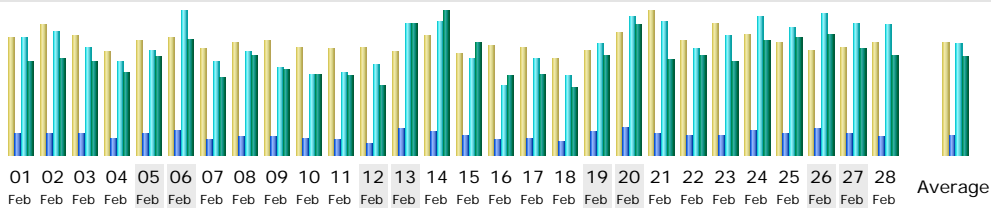

Days of month

Day	Number of visits	Pages	Hits	Bandwidth
01 Feb 2005	704	22361	123224	341.18 MB
02 Feb 2005	782	22688	129729	356.85 MB
03 Feb 2005	708	21939	112888	343.28 MB
04 Feb 2005	617	17972	98020	304.50 MB
05 Feb 2005	683	22291	109011	359.11 MB
06 Feb 2005	701	26449	150566	425.95 MB
07 Feb 2005	636	16175	97167	283.29 MB
08 Feb 2005	676	19779	107739	366.88 MB
09 Feb 2005	686	18642	91215	312.69 MB
10 Feb 2005	650	17940	83882	293.48 MB
11 Feb 2005	640	15982	86376	289.76 MB
12 Feb 2005	646	12852	93969	253.51 MB
13 Feb 2005	617	28253	137455	481.79 MB
14 Feb 2005	708	24325	139685	528.14 MB
15 Feb 2005	604	20765	101190	411.87 MB
16 Feb 2005	660	16396	72071	293.21 MB
17 Feb 2005	649	18336	100953	296.50 MB
18 Feb 2005	579	14706	82850	251.24 MB
19 Feb 2005	631	24920	117097	368.39 MB
20 Feb 2005	736	28938	144079	480.96 MB