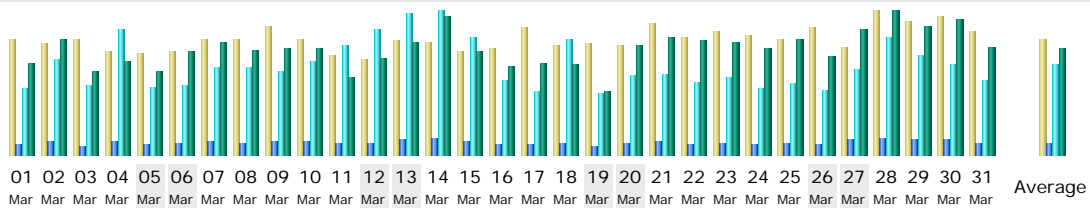

Last Update : 12 Apr 2005 - 00:02

Reported period :

Summary

Reported period	Month Mar 2005				
First visit	01 Mar 2005 - 00:00				
Last visit	31 Mar 2005 - 23:59				
	Unique visitors	Number of visits	Pages	Hits	Bandwidth
Viewed traffic *	6073	21046 (3.46 visits/visitor)	679979 (32.3 pages/visit)	4842046 (230.06 hits/visit)	11.11 GB (553.37 KB/visit)
Not viewed traffic *			10549	23414	7.00 MB

* Not viewed traffic includes traffic generated by robots, worms, or replies with special HTTP status codes.

Monthly history

Month	Unique visitors	Number of visits	Pages	Hits	Bandwidth
Jan 2005	6405	23810	664601	4023636	10.12 GB
Feb 2005	5424	18987	594063	3256055	9.92 GB
Mar 2005	6073	21046	679979	4842046	11.11 GB
Apr 2005	2517	8102	234899	1359216	4.30 GB
May 2005	0	0	0	0	0
Jun 2005	0	0	0	0	0
Jul 2005	0	0	0	0	0
Aug 2005	0	0	0	0	0
Sep 2005	0	0	0	0	0
Oct 2005	0	0	0	0	0
Nov 2005	0	0	0	0	0
Dec 2005	0	0	0	0	0
Total	20419	71945	2173542	13480953	35.44 GB

Days of month

Day	Number of visits	Pages	Hits	Bandwidth
01 Mar 2005	677	18441	114596	320.36 MB
02 Mar 2005	653	24955	165607	402.96 MB
03 Mar 2005	679	16659	121001	293.02 MB
04 Mar 2005	606	22366	218717	323.47 MB
05 Mar 2005	595	18030	118123	288.29 MB
06 Mar 2005	599	20220	119804	357.15 MB
07 Mar 2005	677	23879	151284	393.18 MB
08 Mar 2005	682	21960	152328	360.46 MB
09 Mar 2005	755	23402	147207	367.45 MB
10 Mar 2005	678	23460	163941	366.39 MB
11 Mar 2005	581	19528	189683	269.30 MB
12 Mar 2005	553	22109	220018	334.09 MB
13 Mar 2005	666	27762	247238	392.70 MB
14 Mar 2005	660	29916	250673	476.86 MB
15 Mar 2005	603	23829	204386	359.12 MB
16 Mar 2005	619	17515	128641	306.13 MB
17 Mar 2005	743	18175	109453	318.85 MB
18 Mar 2005	641	21075	202018	314.06 MB
19 Mar 2005	652	14476	107998	220.04 MB
20 Mar 2005	640	20556	138071	378.97 MB