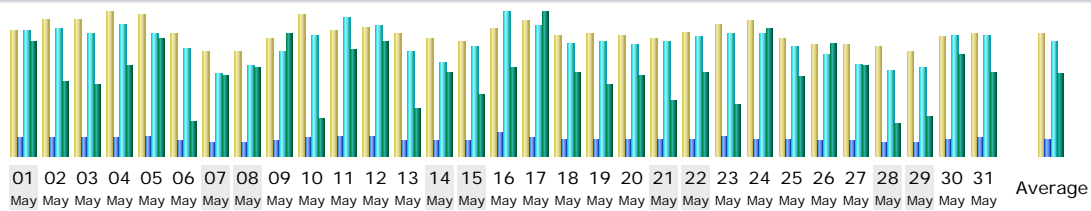

Last Update: 04 Jan 2006 - 00:17

Reported period:

Summary

Reported period	Month May 2005				
First visit	01 May 2005 - 00:00				
Last visit	31 May 2005 - 23:59				
	Unique visitors	Number of visits	Pages	Hits	Bandwidth
Viewed traffic *	25761	54995 (2.13 visits/visitor)	696775 (12.66 pages/visit)	4686079 (85.2 hits/visit)	118.91 GB (2267.31 KB/visit)
Not viewed traffic *			143208	188843	41.55 GB

* Not viewed traffic includes traffic generated by robots, worms, or replies with special HTTP status codes.

Monthly history

Month	Unique visitors	Number of visits	Pages	Hits	Bandwidth
Jan 2005	34724	61357	452779	6315463	105.86 GB
Feb 2005	26355	47343	336276	4485325	100.20 GB
Mar 2005	30009	53777	386570	5243194	135.41 GB
Apr 2005	26151	53087	509459	4627994	92.32 GB
May 2005	25761	54995	696775	4686079	118.91 GB
Jun 2005	23128	48441	609312	3872444	81.15 GB
Jul 2005	19487	43406	529231	3184728	67.33 GB
Aug 2005	18685	38064	470229	2814835	86.05 GB
Sep 2005	28743	50785	556579	3486831	182.34 GB
Oct 2005	23407	47047	603378	3630790	91.20 GB
Nov 2005	23752	50784	877074	4283581	77.61 GB
Dec 2005	21171	46590	850805	4189717	111.19 GB
Total	301373	595676	6878467	50820981	1249.57 GB

Days of month

Day	Number of visits	Pages	Hits	Bandwidth
01 May 2005	1820	25244	166629	5.28 GB
02 May 2005	1962	23810	170071	3.45 GB
03 May 2005	1959	23609	163711	3.33 GB
04 May 2005	2074	25490	176199	4.15 GB
05 May 2005	2044	26744	163495	5.42 GB
06 May 2005	1765	19342	142560	1.58 GB
07 May 2005	1499	17376	110600	3.71 GB
08 May 2005	1501	18132	120856	4.08 GB
09 May 2005	1693	20230	139469	5.66 GB
10 May 2005	2036	23795	161320	1.73 GB
11 May 2005	1818	26162	184309	4.92 GB
12 May 2005	1859	25690	172309	5.29 GB
13 May 2005	1774	20302	139554	2.20 GB
14 May 2005	1689	20332	123456	3.86 GB
15 May 2005	1652	20897	146481	2.86 GB
16 May 2005	1827	30806	191447	4.08 GB
17 May 2005	1942	25093	172530	6.67 GB
18 May 2005	1750	21649	150427	3.85 GB
19 May 2005	1772	22445	151937	3.33 GB