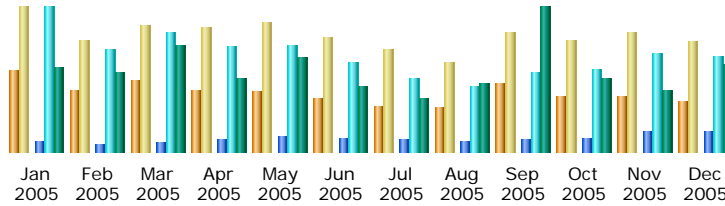

Last Update: 04 Jan 2006 - 00:17

Reported period:

Summary

Reported period	Month May 2005				
First visit	01 May 2005 - 00:00				
Last visit	31 May 2005 - 23:59				
	Unique visitors	Number of visits	Pages	Hits	Bandwidth
Viewed traffic *	25761	54995 (2.13 visits/visitor)	696775 (12.66 pages/visit)	4686079 (85.2 hits/visit)	118.91 GB (2267.31 KB/visit)
Not viewed traffic *			143208	188843	41.55 GB

* Not viewed traffic includes traffic generated by robots, worms, or replies with special HTTP status codes.

Monthly history

Month	Unique visitors	Number of visits	Pages	Hits	Bandwidth
Jan 2005	34724	61357	452779	6315463	105.86 GB
Feb 2005	26355	47343	336276	4485325	100.20 GB
Mar 2005	30009	53777	386570	5243194	135.41 GB
Apr 2005	26151	53087	509459	4627994	92.32 GB
May 2005	25761	54995	696775	4686079	118.91 GB
Jun 2005	23128	48441	609312	3872444	81.15 GB
Jul 2005	19487	43406	529231	3184728	67.33 GB
Aug 2005	18685	38064	470229	2814835	86.05 GB
Sep 2005	28743	50785	556579	3486831	182.34 GB
Oct 2005	23407	47047	603378	3630790	91.20 GB
Nov 2005	23752	50784	877074	4283581	77.61 GB
Dec 2005	21171	46590	850805	4189717	111.19 GB
Total	301373	595676	6878467	50820981	1249.57 GB

Days of month

Day	Number of visits	Pages	Hits	Bandwidth
01 May 2005	1820	25244	166629	5.28 GB
02 May 2005	1962	23810	170071	3.45 GB
03 May 2005	1959	23609	163711	3.33 GB
04 May 2005	2074	25490	176199	4.15 GB
05 May 2005	2044	26744	163495	5.42 GB
06 May 2005	1765	19342	142560	1.58 GB
07 May 2005	1499	17376	110600	3.71 GB
08 May 2005	1501	18132	120856	4.08 GB
09 May 2005	1693	20230	139469	5.66 GB
10 May 2005	2036	23795	161320	1.73 GB
11 May 2005	1818	26162	184309	4.92 GB
12 May 2005	1859	25690	172309	5.29 GB
13 May 2005	1774	20302	139554	2.20 GB
14 May 2005	1689	20332	123456	3.86 GB
15 May 2005	1652	20897	146481	2.86 GB
16 May 2005	1827	30806	191447	4.08 GB
17 May 2005	1942	25093	172530	6.67 GB
18 May 2005	1750	21649	150427	3.85 GB
19 May 2005	1772	22445	151937	3.33 GB