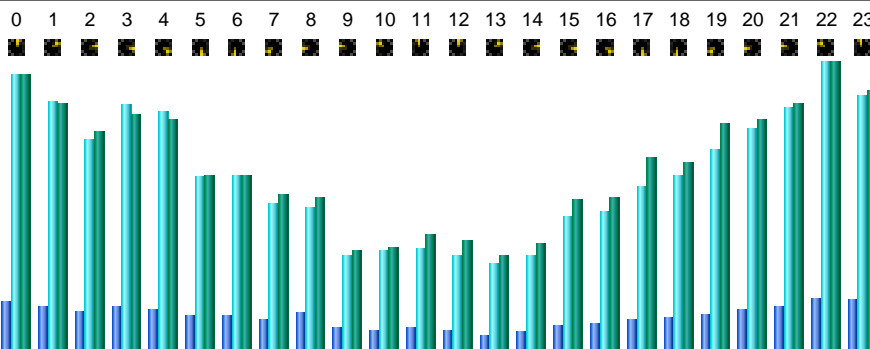

Last Update : 14 Jan 2004 - 08:08

Statistics of www.psyke.org

First visit	Year 2002			Last visit
12 Oct 2002 - 00:10	Year 2002	Year 2003	Year 2004	16 Dec 2002 - 23:59
Unique visitors	Number of visits	Pages	Hits	Bandwidth
<= 17828 Exact value not available in 'Year' view	40552 (2.27 visits/visitor)	234036 (5.77 pages/visit)	1224308 (30.19 hits/visit)	6.60 GB (170.55 KB/visit)

Data value arrays

Days of week

Hours

Visitors domains/countries

Domains/Countries	Code	Pages	Hits	Bandwidth
Commercial	com	82264	394092	2.12 GB
Network	net	73025	393809	2.12 GB
Unknown	ip	22342	120211	649.53 MB
United Kingdom	uk	13669	63937	392.07 MB
USA Educational	edu	12036	84122	386.04 MB
New Zealand	nz	5943	26526	158.93 MB
Canada	ca	4811	24878	147.09 MB
Australia	au	4521	25570	121.02 MB
Denmark	dk	3923	18611	125.78 MB