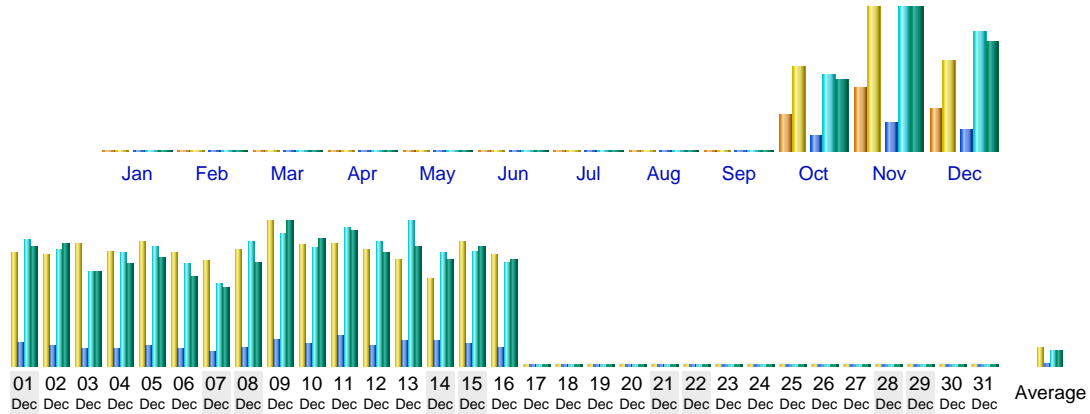

Last Update : 14 Jan 2004 - 08:08

Statistics of www.psyke.org

First visit	Year 2002			Last visit
12 Oct 2002 - 00:10	Year 2002	Year 2003	Year 2004	16 Dec 2002 - 23:59
Unique visitors	Number of visits	Pages	Hits	Bandwidth
<= 17828 Exact value not available in 'Year' view	40552 (2.27 visits/visitor)	234036 (5.77 pages/visit)	1224308 (30.19 hits/visit)	6.60 GB (170.55 KB/visit)

Data value arrays

Days of week

Hours

Visitors domains/countries

Domains/Countries	Code	Pages	Hits	Bandwidth
Commercial	com	82264	394092	2.12 GB
Network	net	73025	393809	2.12 GB
Unknown	ip	22342	120211	649.53 MB
United Kingdom	uk	13669	63937	392.07 MB
USA Educational	edu	12036	84122	386.04 MB
New Zealand	nz	5943	26526	158.93 MB
Canada	ca	4811	24878	147.09 MB
Australia	au	4521	25570	121.02 MB
Denmark	dk	3923	18611	125.78 MB