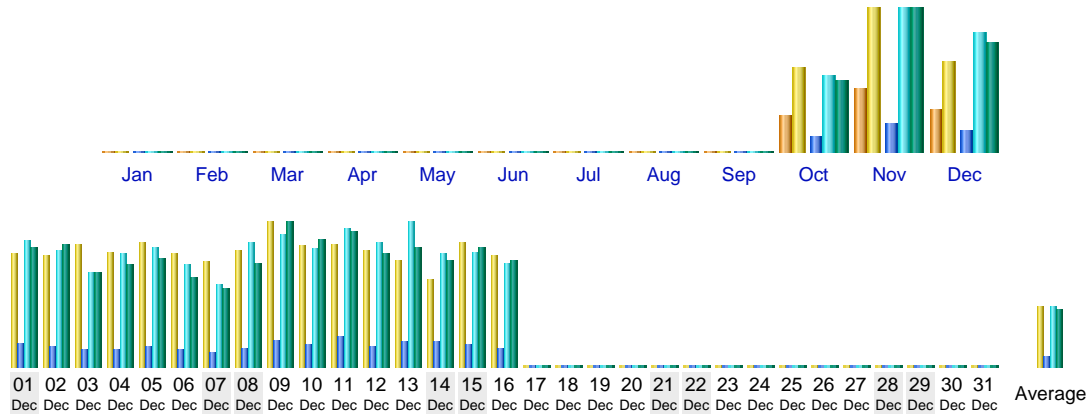

Last Update : 14 Jan 2004 - 08:08

Statistics of www.psyke.org

First visit	Month Dec 2002			Last visit
01 Dec 2002 - 00:00	Year 2002	Year 2003	Year 2004	16 Dec 2002 - 23:59
Unique visitors	Number of visits	Pages	Hits	Bandwidth
5290	11561 (2.18 visits/visitor)	76442 (6.61 pages/visit)	428962 (37.1 hits/visit)	2.23 GB (202.59 KB/visit)

Data value arrays

Days of week

Hours

Visitors domains/countries

Domains/Countries	Code	Pages	Hits	Bandwidth
Commercial	com	26372	132722	703.06 MB
Network	net	22708	131250	750.55 MB
Unknown	ip	7204	40892	223.13 MB
United Kingdom	uk	5358	22485	138.72 MB
USA Educational	edu	4989	40741	157.92 MB
New Zealand	nz	3323	16279	85.27 MB
Canada	ca	1455	7730	48.97 MB
Australia	au	1361	10591	41.27 MB
United States	us	404	2180	12.80 MB
Germany	de	360	3355	12.04 MB