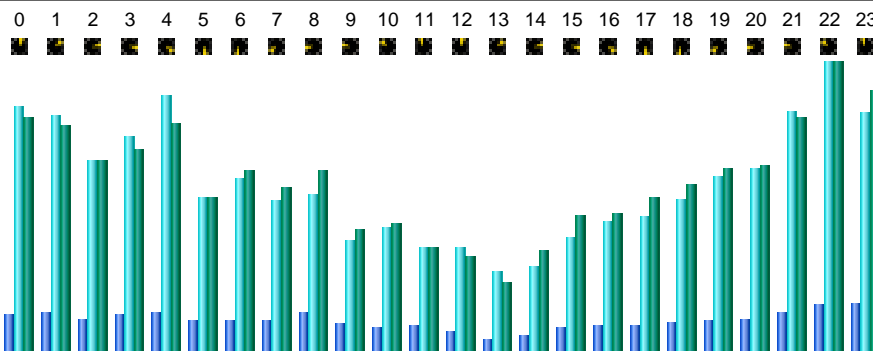

Last Update : 14 Jan 2004 - 08:08

Statistics of www.psyke.org

First visit	Month Dec 2002			Last visit
01 Dec 2002 - 00:00	Year 2002	Year 2003	Year 2004	16 Dec 2002 - 23:59
Unique visitors	Number of visits	Pages	Hits	Bandwidth
5290	11561 (2.18 visits/visitor)	76442 (6.61 pages/visit)	428962 (37.1 hits/visit)	2.23 GB (202.59 KB/visit)

Data value arrays

Days of week

Hours

Visitors domains/countries

Domains/Countries	Code	Pages	Hits	Bandwidth
Commercial	com	26372	132722	703.06 MB
Network	net	22708	131250	750.55 MB
Unknown	ip	7204	40892	223.13 MB
United Kingdom	uk	5358	22485	138.72 MB
USA Educational	edu	4989	40741	157.92 MB
New Zealand	nz	3323	16279	85.27 MB
Canada	ca	1455	7730	48.97 MB
Australia	au	1361	10591	41.27 MB
United States	us	404	2180	12.80 MB
Germany	de	360	3355	12.04 MB