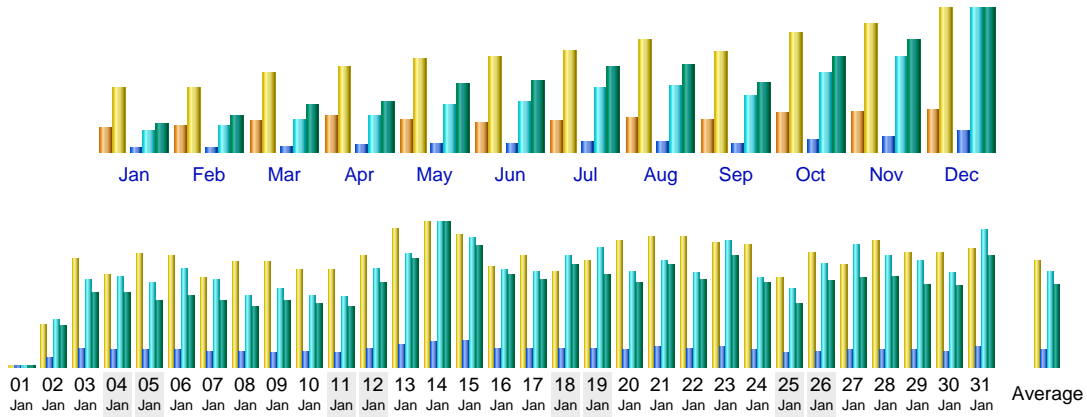

### Statistics of www.psyke.org

<b>First visit</b>	Month Jan 2003			<b>Last visit</b>
02 Jan 2003 - 11:24	Year 2002	Year 2003	Year 2004	31 Jan 2003 - 23:59
<b>Unique visitors</b>	<b>Number of visits</b>	<b>Pages</b>	<b>Hits</b>	<b>Bandwidth</b>
<b>9541</b>	<b>24615</b> (2.57 visits/visitor)	<b>172461</b> (7 pages/visit)	<b>976963</b> (39.68 hits/visit)	<b>6.20 GB</b> (264.28 KB/visit)