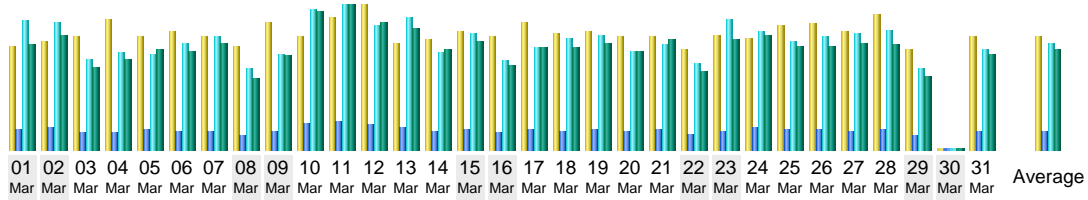

Last Update : 14 Jan 2004 - 08:08

Statistics of www.psyke.org

First visit	Month Mar 2003			Last visit
01 Mar 2003 - 00:00	Year 2002	Year 2003	Year 2004	31 Mar 2003 - 23:59
Unique visitors	Number of visits	Pages	Hits	Bandwidth
12042	30133 (2.5 visits/visitor)	273363 (9.07 pages/visit)	1537346 (51.01 hits/visit)	10.58 GB (368.08 KB/visit)

Data value arrays

Days of week

Hours

Visitors domains/countries

Domains/Countries	Code	Pages	Hits	Bandwidth	
Network	net	98458	587414	3.89 GB	
Commercial	com	78202	429366	2.91 GB	
Unknown	ip	26287	155923	1.01 GB	
United Kingdom	uk	20615	90901	789.31 MB	
Australia	au	13607	63619	562.41 MB	
New Zealand	nz	11726	37893	411.88 MB	
USA Educational	edu	10754	64728	431.94 MB	
Canada	ca	3797	28302	165.49 MB	
United States	us	1770	12136	69.04 MB	
Netherlands	nl	1332	15714	60.45 MB	

Visits duration

Visits duration	Number of visits
0s-30s	15578
30s-2mn	2210
2mn-5mn	2303
5mn-15mn	3454

15mn-30mn	2381
30mn-1h	2454
1h+	1753

Pages-URL (Top 20) - Full list - Entry - Exit					
882 different pages-url	Viewed	Average size	Entry	Exit	
/forum/viewtopic.php	69935	36.99 KB	2921	5404	
/forum/viewforum.php	36915	67.44 KB	1116	1963	
/forum/posting.php	26356	19.18 KB	1239	1378	
/forum/index.php	14265	19.12 KB	816	962	
/forum/privmsg.php	10184	16.86 KB	446	594	
HOME PAGE	9311	12.97 KB	5978	1872	
/forum/	6453	18.84 KB	1911	517	
/pictures/	6348	10.76 KB	1370	1057	
/pictures/byname/	5380	9.01 KB	428	605	
/forum/profile.php	4643	11.18 KB	289	351	
/warning.html	3540	7.32 KB	615	306	
/forum/login.php	2908	5.00 KB	297	200	
/forum/search.php	2252	23.67 KB	81	169	
/forum/memberlist.php	1454	53.25 KB	37	74	
/pictures/sorted/	1363	4.64 KB	105	244	
/poetry/	1285	10.34 KB	244	346	
/pictures/byname/nadine/	1035	6.13 KB	75	104	
/links/	1011	9.78 KB	174	464	
/personal/	995	14.04 KB	215	281	
/pictures/byname/tiffany/	955	6.27 KB	49	108	
Others	66775	11.94 KB	11727	13134	