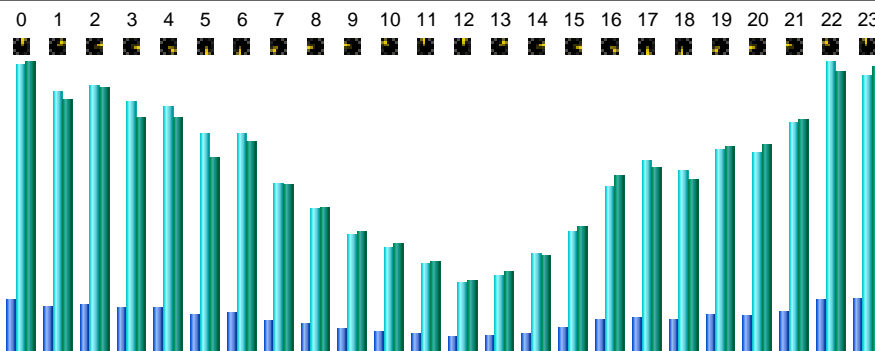

Last Update : 14 Jan 2004 - 08:08

Statistics of www.psyke.org

First visit	Month Mar 2003			Last visit
01 Mar 2003 - 00:00	Year 2002	Year 2003	Year 2004	31 Mar 2003 - 23:59
Unique visitors	Number of visits	Pages	Hits	Bandwidth
12042	30133 (2.5 visits/visitor)	273363 (9.07 pages/visit)	1537346 (51.01 hits/visit)	10.58 GB (368.08 KB/visit)

Data value arrays

Days of week

Hours

Visitors domains/countries

Domains/Countries	Code	Pages	Hits	Bandwidth	
Network	net	98458	587414	3.89 GB	
Commercial	com	78202	429366	2.91 GB	
Unknown	ip	26287	155923	1.01 GB	
United Kingdom	uk	20615	90901	789.31 MB	
Australia	au	13607	63619	562.41 MB	
New Zealand	nz	11726	37893	411.88 MB	
USA Educational	edu	10754	64728	431.94 MB	
Canada	ca	3797	28302	165.49 MB	
United States	us	1770	12136	69.04 MB	
Netherlands	nl	1332	15714	60.45 MB	