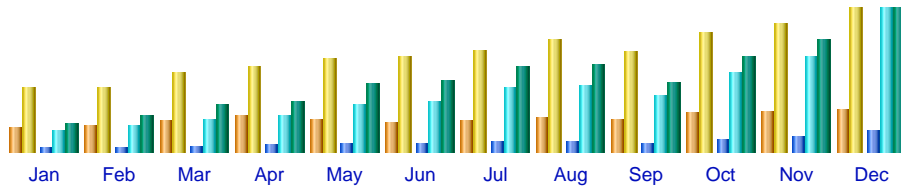

Last Update : 14 Jan 2004 - 08:08

Statistics of www.psyke.org

First visit	Month Mar 2003			Last visit
01 Mar 2003 - 00:00	Year 2002	Year 2003	Year 2004	31 Mar 2003 - 23:59
Unique visitors	Number of visits	Pages	Hits	Bandwidth
12042	30133 (2.5 visits/visitor)	273363 (9.07 pages/visit)	1537346 (51.01 hits/visit)	10.58 GB (368.08 KB/visit)

Data value arrays

Days of week

Hours

Visitors domains/countries

Domains/Countries	Code	Pages	Hits	Bandwidth	
Network	net	98458	587414	3.89 GB	
Commercial	com	78202	429366	2.91 GB	
Unknown	ip	26287	155923	1.01 GB	
United Kingdom	uk	20615	90901	789.31 MB	
Australia	au	13607	63619	562.41 MB	
New Zealand	nz	11726	37893	411.88 MB	
USA Educational	edu	10754	64728	431.94 MB	
Canada	ca	3797	28302	165.49 MB	
United States	us	1770	12136	69.04 MB	
Netherlands	nl	1332	15714	60.45 MB	

Visits duration

Visits duration	Number of visits
0s-30s	15578
30s-2mn	2210
2mn-5mn	2303
5mn-15mn	3454

15mn-30mn	2381
30mn-1h	2454
1h+	1753

Pages-URL (Top 20) - Full list - Entry - Exit					
882 different pages-url	Viewed	Average size	Entry	Exit	
/forum/viewtopic.php	69935	36.99 KB	2921	5404	
/forum/viewforum.php	36915	67.44 KB	1116	1963	
/forum/posting.php	26356	19.18 KB	1239	1378	
/forum/index.php	14265	19.12 KB	816	962	
/forum/privmsg.php	10184	16.86 KB	446	594	
HOME PAGE	9311	12.97 KB	5978	1872	
/forum/	6453	18.84 KB	1911	517	
/pictures/	6348	10.76 KB	1370	1057	
/pictures/byname/	5380	9.01 KB	428	605	
/forum/profile.php	4643	11.18 KB	289	351	
/warning.html	3540	7.32 KB	615	306	
/forum/login.php	2908	5.00 KB	297	200	
/forum/search.php	2252	23.67 KB	81	169	
/forum/memberlist.php	1454	53.25 KB	37	74	
/pictures/sorted/	1363	4.64 KB	105	244	
/poetry/	1285	10.34 KB	244	346	
/pictures/byname/nadine/	1035	6.13 KB	75	104	
/links/	1011	9.78 KB	174	464	
/personal/	995	14.04 KB	215	281	
/pictures/byname/tiffany/	955	6.27 KB	49	108	
Others	66775	11.94 KB	11727	13134	