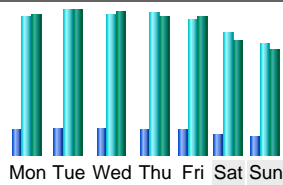

Last Update : 14 Jan 2004 - 08:08

Statistics of www.psyke.org

First visit	Month Mar 2003			Last visit
01 Mar 2003 - 00:00	Year 2002	Year 2003	Year 2004	31 Mar 2003 - 23:59
Unique visitors	Number of visits	Pages	Hits	Bandwidth
12042	30133 (2.5 visits/visitor)	273363 (9.07 pages/visit)	1537346 (51.01 hits/visit)	10.58 GB (368.08 KB/visit)

Data value arrays

Days of week

Hours

Visitors domains/countries

Domains/Countries	Code	Pages	Hits	Bandwidth	
Network	net	98458	587414	3.89 GB	
Commercial	com	78202	429366	2.91 GB	
Unknown	ip	26287	155923	1.01 GB	
United Kingdom	uk	20615	90901	789.31 MB	
Australia	au	13607	63619	562.41 MB	
New Zealand	nz	11726	37893	411.88 MB	
USA Educational	edu	10754	64728	431.94 MB	
Canada	ca	3797	28302	165.49 MB	
United States	us	1770	12136	69.04 MB	
Netherlands	nl	1332	15714	60.45 MB	