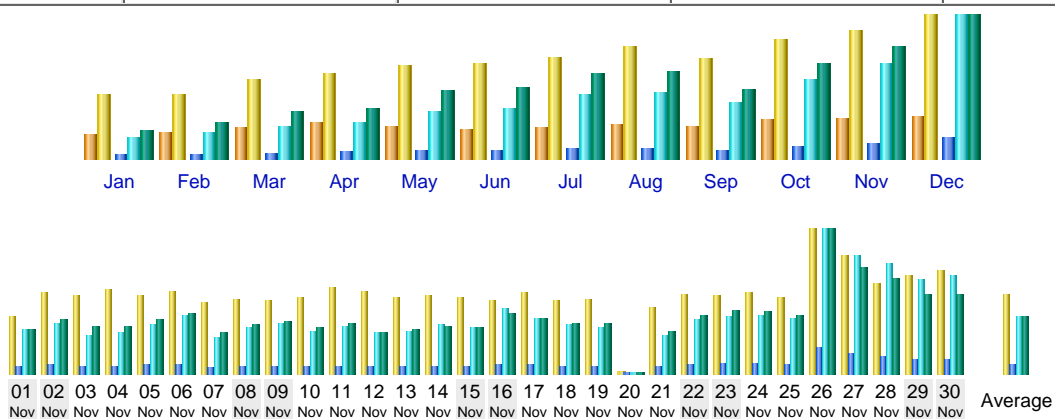

### Statistics of www.psyke.org

<b>First visit</b>	Month Nov 2003			<b>Last visit</b>
01 Nov 2003 - 00:00	Year 2002	Year 2003	Year 2004	30 Nov 2003 - 23:59
<b>Unique visitors</b>	<b>Number of visits</b>	<b>Pages</b>	<b>Hits</b>	<b>Bandwidth</b>
<b>15586</b>	<b>49572</b> (3.18 visits/visitor)	<b>737072</b> (14.86 pages/visit)	<b>4490956</b> (90.59 hits/visit)	<b>25.52 GB</b> (539.72 KB/visit)