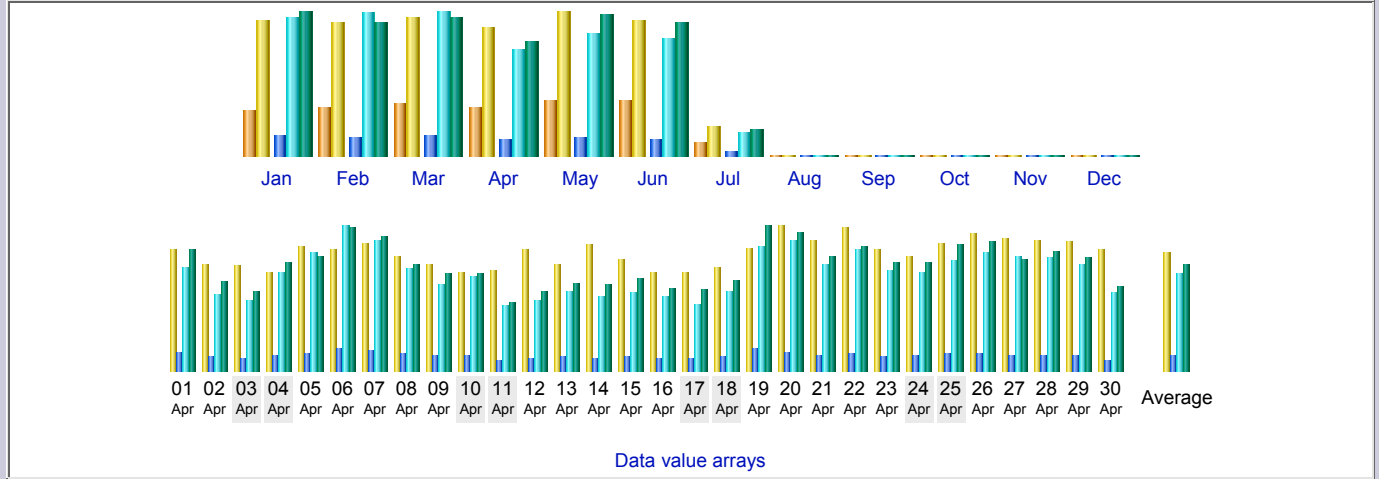

Last Update : 08 Jul 2004 - 08:09

Statistics of www.psyke.org

First visit	Month Apr 2004			Last visit
01 Apr 2004 - 00:00	Year 2002	Year 2003	Year 2004	30 Apr 2004 - 23:59
Unique visitors	Number of visits	Pages	Hits	Bandwidth
19310	51011 (2.64 visits/visitor)	860852 (16.87 pages/visit)	5614116 (110.05 hits/visit)	28.23 GB (580.32 KB/visit)

Data value arrays

Days of week

Hours

Visitors domains/countries

Domains /Countries	Code	Pages	Hits	Bandwidth
Commercial	com	263415	1533438	8.91 GB
Network	net	245646	1971727	7.92 GB
United Kingdom	uk	228020	1169461	7.12 GB
Unknown	ip	50140	412798	1.60 GB
Canada	ca	10754	87266	410.30 MB
Netherlands	nl	9648	93792	295.79 MB
New Zealand	nz	9435	24916	326.55 MB
USA Educational	edu	7516	52211	269.49 MB
Australia	au	6190	53579	217.97 MB
Switzerland	ch	4743	29360	154.37 MB