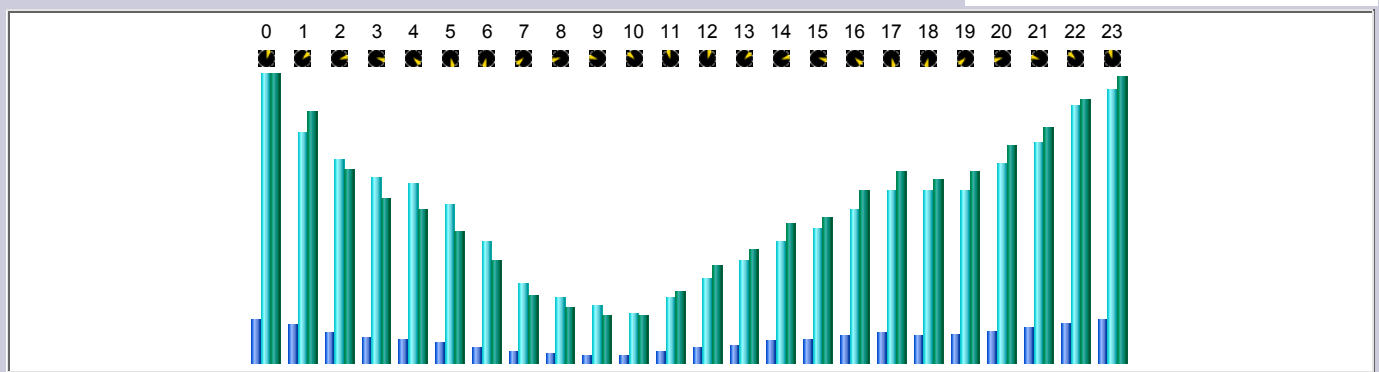

Hours

Visitors domains/countries

Domains /Countries	Code	Pages	Hits	Bandwidth
Commercial	com	263415	1533438	8.91 GB
Network	net	245646	1971727	7.92 GB
United Kingdom	uk	228020	1169461	7.12 GB
Unknown	ip	50140	412798	1.60 GB
Canada	ca	10754	87266	410.30 MB
Netherlands	nl	9648	93792	295.79 MB
New Zealand	nz	9435	24916	326.55 MB
USA Educational	edu	7516	52211	269.49 MB
Australia	au	6190	53579	217.97 MB
Switzerland	ch	4743	29360	154.37 MB