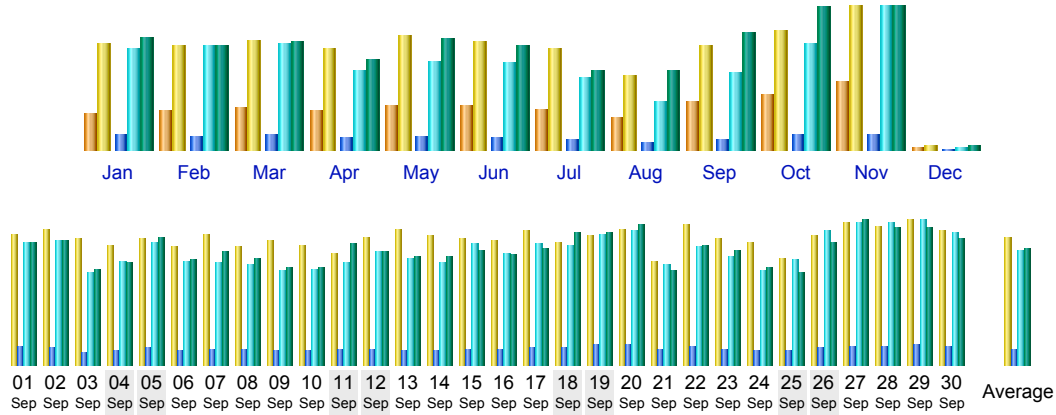

Last Update : 01 Dec 2004 - 14:05

Statistics of www.psyke.org

First visit	Month Sep 2004			Last visit
01 Sep 2004 - 00:00	Year 2002	Year 2003	Year 2004	30 Sep 2004 - 23:59
Unique visitors	Number of visits	Pages	Hits	Bandwidth
24757	52210 (2.1 visits/visitor)	768094 (14.71 pages/visit)	5504952 (105.43 hits/visit)	36.78 GB (738.62 KB/visit)

Data value arrays

Days of week

Hours

Visitors domains/ countries

Domains /Countries	Code	Pages	Hits	Bandwidth	
Network	net	241123	1775365	12.38 GB	
Commercial	com	233881	1479554	10.21 GB	
United Kingdom	uk	100226	595725	3.80 GB	
Unknown	ip	74242	487710	3.28 GB	
Norway	no	32392	260985	1.14 GB	
New Zealand	nz	10558	49881	387.58 MB	
Netherlands	nl	9837	119517	860.13 MB	
Canada	ca	9455	82958	563.68 MB	
Australia	au	9144	90578	542.28 MB	
USA Educational	edu	7633	75319	523.45 MB	