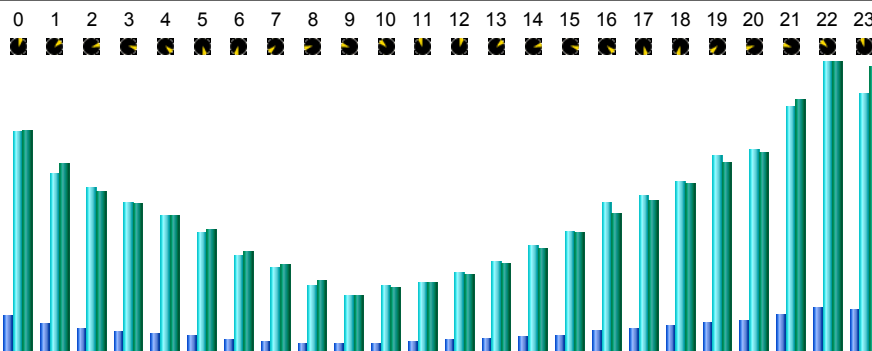

Last Update : 01 Dec 2004 - 14:05

Statistics of www.psyke.org

First visit	Month Sep 2004			Last visit
01 Sep 2004 - 00:00	Year 2002	Year 2003	Year 2004	30 Sep 2004 - 23:59
Unique visitors	Number of visits	Pages	Hits	Bandwidth
24757	52210 (2.1 visits/visitor)	768094 (14.71 pages/visit)	5504952 (105.43 hits/visit)	36.78 GB (738.62 KB/visit)

Data value arrays

Days of week

Hours

Visitors domains/ countries

Domains /Countries	Code	Pages	Hits	Bandwidth	
Network	net	241123	1775365	12.38 GB	
Commercial	com	233881	1479554	10.21 GB	
United Kingdom	uk	100226	595725	3.80 GB	
Unknown	ip	74242	487710	3.28 GB	
Norway	no	32392	260985	1.14 GB	
New Zealand	nz	10558	49881	387.58 MB	
Netherlands	nl	9837	119517	860.13 MB	
Canada	ca	9455	82958	563.68 MB	
Australia	au	9144	90578	542.28 MB	
USA Educational	edu	7633	75319	523.45 MB	