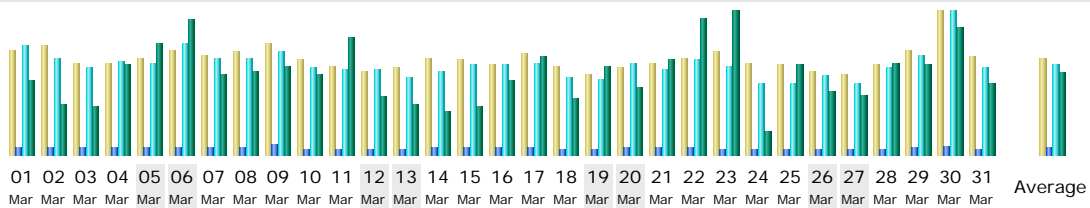

Last Update : 12 Apr 2005 - 00:02

Reported period :

Summary

Reported period	Month Mar 2005				
First visit	01 Mar 2005 - 00:00				
Last visit	31 Mar 2005 - 23:59				
	Unique visitors	Number of visits	Pages	Hits	Bandwidth
Viewed traffic *	30009	53777 (1.79 visits/visitor)	386570 (7.18 pages/visit)	5243194 (97.49 hits/visit)	135.41 GB (2640.36 KB/visit)
Not viewed traffic *			133680	162378	42.46 GB

* Not viewed traffic includes traffic generated by robots, worms, or replies with special HTTP status codes.

Monthly history

Month	Unique visitors	Number of visits	Pages	Hits	Bandwidth
Jan 2005	34724	61357	452779	6315463	105.86 GB
Feb 2005	26355	47343	336276	4485325	100.20 GB
Mar 2005	30009	53777	386570	5243194	135.41 GB
Apr 2005	10454	18305	132590	1813320	36.18 GB
May 2005	0	0	0	0	0
Jun 2005	0	0	0	0	0
Jul 2005	0	0	0	0	0
Aug 2005	0	0	0	0	0
Sep 2005	0	0	0	0	0
Oct 2005	0	0	0	0	0
Nov 2005	0	0	0	0	0
Dec 2005	0	0	0	0	0
Total	101542	180782	1308215	17857302	377.66 GB

Days of month

Day	Number of visits	Pages	Hits	Bandwidth
01 Mar 2005	1900	14830	203710	3.94 GB
02 Mar 2005	1964	13153	180261	2.67 GB
03 Mar 2005	1648	11993	162936	2.64 GB
04 Mar 2005	1652	12513	175852	4.81 GB
05 Mar 2005	1740	14228	172846	5.96 GB
06 Mar 2005	1875	14568	207493	7.23 GB
07 Mar 2005	1809	12950	180814	4.28 GB
08 Mar 2005	1871	13761	180953	4.46 GB
09 Mar 2005	2006	18309	192152	4.77 GB
10 Mar 2005	1723	11933	162401	4.32 GB
11 Mar 2005	1590	11359	161541	6.29 GB
12 Mar 2005	1506	11311	159489	3.13 GB
13 Mar 2005	1557	11211	145192	2.65 GB
14 Mar 2005	1741	12169	156210	2.32 GB
15 Mar 2005	1714	12450	169788	2.61 GB
16 Mar 2005	1640	12451	168692	3.94 GB
17 Mar 2005	1835	12482	171024	5.21 GB
18 Mar 2005	1594	10727	144118	3.02 GB
19 Mar 2005	1443	9889	143667	4.72 GB
20 Mar 2005	1562	12059	171344	3.62 GB