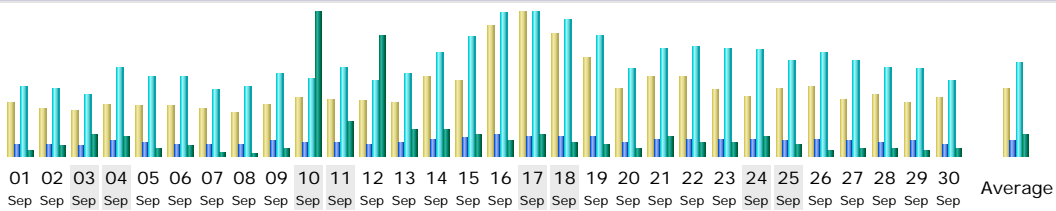

Days of month

Day	Number of visits	Pages	Hits	Bandwidth
01 Sep 2005	1318	14280	86202	1.54 GB
02 Sep 2005	1196	14788	83711	3.04 GB
03 Sep 2005	1118	13676	75669	5.89 GB
04 Sep 2005	1279	18559	109391	5.88 GB
05 Sep 2005	1243	16683	98719	1.97 GB
06 Sep 2005	1253	15652	98450	2.94 GB
07 Sep 2005	1172	15141	82895	1.17 GB
08 Sep 2005	1104	15180	86400	831.79 MB
09 Sep 2005	1285	18181	101990	2.23 GB
10 Sep 2005	1447	17034	95216	40.72 GB
11 Sep 2005	1416	17022	108741	9.79 GB
12 Sep 2005	1390	15219	94597	33.98 GB
13 Sep 2005	1340	17311	101820	7.25 GB
14 Sep 2005	1966	21164	127220	7.32 GB
15 Sep 2005	1896	22842	147224	6.16 GB
16 Sep 2005	3254	26088	177046	4.41 GB
17 Sep 2005	3593	24093	177934	6.04 GB
18 Sep 2005	3047	23968	168967	3.74 GB
19 Sep 2005	2452	23837	149004	3.36 GB