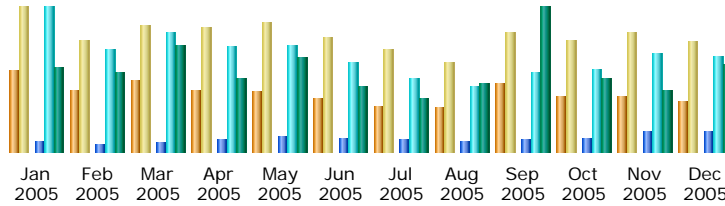

Last Update: 04 Jan 2006 - 00:17

Reported period:

Summary

Reported period	Month Nov 2005				
First visit	01 Nov 2005 - 00:00				
Last visit	30 Nov 2005 - 23:59				
	Unique visitors	Number of visits	Pages	Hits	Bandwidth
Viewed traffic *	23752	50784 (2.13 visits/visitor)	877074 (17.27 pages/visit)	4283581 (84.34 hits/visit)	77.61 GB (1602.44 KB/visit)
Not viewed traffic *			116032	157945	64.52 GB

* Not viewed traffic includes traffic generated by robots, worms, or replies with special HTTP status codes.

Monthly history

Month	Unique visitors	Number of visits	Pages	Hits	Bandwidth
Jan 2005	34724	61357	452779	6315463	105.86 GB
Feb 2005	26355	47343	336276	4485325	100.20 GB
Mar 2005	30009	53777	386570	5243194	135.41 GB
Apr 2005	26151	53087	509459	4627994	92.32 GB
May 2005	25761	54995	696775	4686079	118.91 GB
Jun 2005	23128	48441	609312	3872444	81.15 GB
Jul 2005	19487	43406	529231	3184728	67.33 GB
Aug 2005	18685	38064	470229	2814835	86.05 GB
Sep 2005	28743	50785	556579	3486831	182.34 GB
Oct 2005	23407	47047	603378	3630790	91.20 GB
Nov 2005	23752	50784	877074	4283581	77.61 GB
Dec 2005	21171	46590	850805	4189717	111.19 GB
Total	301373	595676	6878467	50820981	1249.57 GB

Days of month

Day	Number of visits	Pages	Hits	Bandwidth
01 Nov 2005	1354	15593	82459	2.27 GB
02 Nov 2005	1817	27822	134177	1.51 GB
03 Nov 2005	1742	29068	140571	2.04 GB
04 Nov 2005	1498	27405	140825	1.54 GB
05 Nov 2005	1365	28104	145003	3.28 GB
06 Nov 2005	1625	31343	155185	2.73 GB
07 Nov 2005	1416	24205	120297	3.05 GB
08 Nov 2005	1758	29472	158878	3.18 GB
09 Nov 2005	1827	30282	156981	2.82 GB
10 Nov 2005	1640	29083	143722	2.07 GB
11 Nov 2005	1745	30801	143220	2.32 GB
12 Nov 2005	1595	30153	147623	3.02 GB
13 Nov 2005	1985	34560	163942	2.70 GB
14 Nov 2005	1900	37243	178250	4.04 GB
15 Nov 2005	1956	31762	148667	2.39 GB
16 Nov 2005	1837	29829	142024	1.06 GB
17 Nov 2005	1869	30172	138408	3.69 GB
18 Nov 2005	1475	26462	128734	2.86 GB
19 Nov 2005	1533	28690	131349	2.38 GB