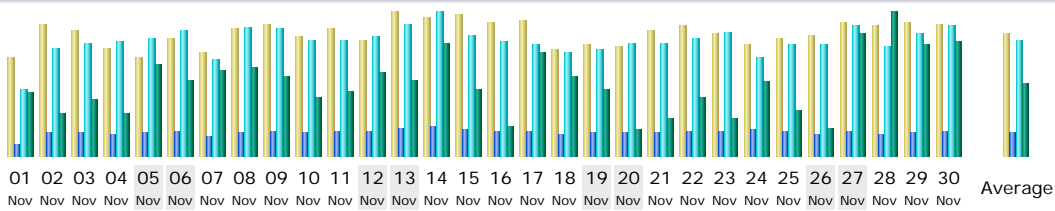

Last Update: 04 Jan 2006 - 00:17

Reported period:

Summary

Reported period	Month Nov 2005				
First visit	01 Nov 2005 - 00:00				
Last visit	30 Nov 2005 - 23:59				
	Unique visitors	Number of visits	Pages	Hits	Bandwidth
Viewed traffic *	23752	50784 (2.13 visits/visitor)	877074 (17.27 pages/visit)	4283581 (84.34 hits/visit)	77.61 GB (1602.44 KB/visit)
Not viewed traffic *			116032	157945	64.52 GB

* Not viewed traffic includes traffic generated by robots, worms, or replies with special HTTP status codes.

Monthly history

Month	Unique visitors	Number of visits	Pages	Hits	Bandwidth
Jan 2005	34724	61357	452779	6315463	105.86 GB
Feb 2005	26355	47343	336276	4485325	100.20 GB
Mar 2005	30009	53777	386570	5243194	135.41 GB
Apr 2005	26151	53087	509459	4627994	92.32 GB
May 2005	25761	54995	696775	4686079	118.91 GB
Jun 2005	23128	48441	609312	3872444	81.15 GB
Jul 2005	19487	43406	529231	3184728	67.33 GB
Aug 2005	18685	38064	470229	2814835	86.05 GB
Sep 2005	28743	50785	556579	3486831	182.34 GB
Oct 2005	23407	47047	603378	3630790	91.20 GB
Nov 2005	23752	50784	877074	4283581	77.61 GB
Dec 2005	21171	46590	850805	4189717	111.19 GB
Total	301373	595676	6878467	50820981	1249.57 GB

Days of month

Day	Number of visits	Pages	Hits	Bandwidth
01 Nov 2005	1354	15593	82459	2.27 GB
02 Nov 2005	1817	27822	134177	1.51 GB
03 Nov 2005	1742	29068	140571	2.04 GB
04 Nov 2005	1498	27405	140825	1.54 GB
05 Nov 2005	1365	28104	145003	3.28 GB
06 Nov 2005	1625	31343	155185	2.73 GB
07 Nov 2005	1416	24205	120297	3.05 GB
08 Nov 2005	1758	29472	158878	3.18 GB
09 Nov 2005	1827	30282	156981	2.82 GB
10 Nov 2005	1640	29083	143722	2.07 GB
11 Nov 2005	1745	30801	143220	2.32 GB
12 Nov 2005	1595	30153	147623	3.02 GB
13 Nov 2005	1985	34560	163942	2.70 GB
14 Nov 2005	1900	37243	178250	4.04 GB
15 Nov 2005	1956	31762	148667	2.39 GB
16 Nov 2005	1837	29829	142024	1.06 GB
17 Nov 2005	1869	30172	138408	3.69 GB
18 Nov 2005	1475	26462	128734	2.86 GB
19 Nov 2005	1533	28690	131349	2.38 GB